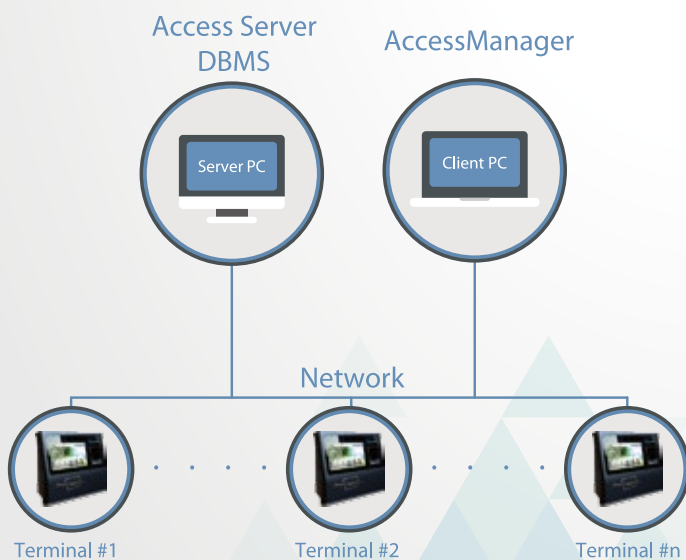

FVC
1st

Fingerprint Verification
Competition

www.nitgen.com

eNBioAccess-T5

Specification

CPU	S3C6410 (ARM11 667MHz)	
Memory	256MB DRAM / 256MB Flash	
Display	4.3" TFT LCD / Touch Screen	
Sensor	Optical / 500 DPI	
Authentication Type	Fingerprint, Password, RF card	
Time	1:1	< 0.2 sec.
	1:N	< 1 sec. (4,000 templates)
Template Capacity	100,000 templates (2 templates / 1 finger, 50,000 User)	
Log Capacity	500,000 logs	
Communication	TCP/IP, Wiegand In/Out (26/34bit)	
Lock	Deadbolt, EM Lock, Door Strike, Automatic Door	
Environment	-20~60°C / < RH 90%	
Certificate	KC, CE, FCC	
Dimensions	192(W) x 156(H) x 55(D) mm	

Product Family

Model	Description
SW300-S	Standard (Fingerprint, Password)
SW300-M	Standard, High Frequency Card (13.56MHz) - Mifare, iClass, Felica, Cepas
SW300-R	Standard, Low Frequency Card (125kHz) - HID, EM
SW301-S	PoE, Standard (Fingerprint, Password)
SW301-M	PoE, Standard, High Frequency Card (13.56MHz) - Mifare, iClass, Felica, Cepas
SW301-R	PoE, Standard, Low Frequency Card (125kHz) - HID, EM

System Configuration

Features

- 4.3" TFT LCD, Touch Screen
 - Fingerprint Image Quality Check
 - Notice / Status bar
 - Wallpaper with company logo
- Superior Matching Engine
 - 1st rank in FVC (Fingerprint Verification Competition)
- Auto-on Function & Live Finger Detection
- Built-in Camera
 - Takes picture for every transaction with storage in server
- USB Memory Slot
 - Easy data transfer using USB memory stick
- Function Key
 - User-defined functions (F1~F4)
 - Clock In / Clock Out / Absence / Return
- Multifactor Authentication
 - Fingerprint, RF card, Password
- Multi Language support with Audio-visual indications
- Built-in battery & PoE (Optional)
- Centralized Biometric Access Control on IP technology