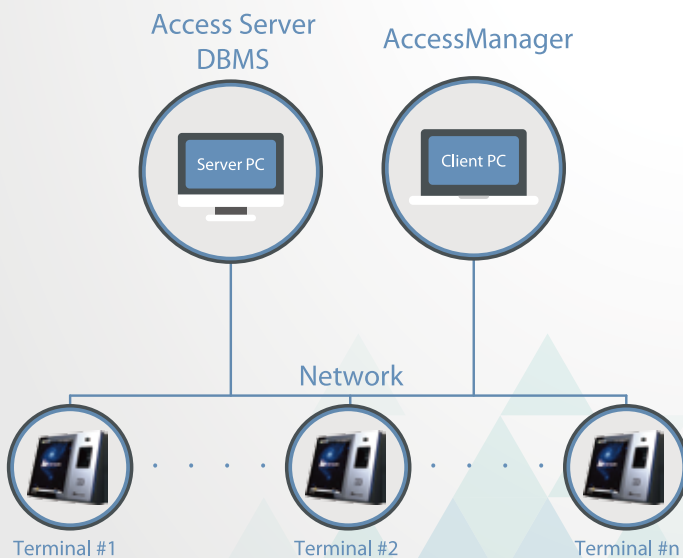

Features

- 5.7" TFT LCD, Touch Screen
  - Fingerprint Image Quality Check
  - Notice publication
  - Wallpaper change / selection
- Superior Matching Engine
  - 1st rank in FVC (Fingerprint Verification Competition)
  - Live Fingerprint Detection
- Built-in Camera
  - Resolution : 640 x 480
  - Full image stored in the server
- USB Memory Slot
  - Easy data transfer using USB memory stick (Firmware update, User info. upload / download, log data upload)
- Function Key
  - User-defined functions (F1~F4)
  - Clock In / Clock Out / Absence / Return
- Authentication Type
  - Fingerprint, RF card, Password, Face (Optional)
  - Mixed Authentication Type (ex. Fingerprint & RF Card)
- Voice Supported

Product Family

Model	Description
NAC - 5000S	Standard (Fingerprint, Password)
NAC - 5000M	Standard, High Frequency Card (13.56MHz) - Mifare, iCLASS
NAC - 5000R	Standard, Low Frequency Card (125kHz) - HID, EM
NAC - 5000S Face	Standard, Face
NAC - 5000M Face	Standard, Face, High Frequency Card (13.56MHz) - Mifare, iCLASS
NAC - 5000R Face	Standard, Face, Low Frequency Card (125kHz) - HID, EM

System Configuration

S/W Package

>> AccessManager Pro.

Item	Contents
Component	AccessServer / AccessManager / DBMS
Max. Accessing Terminal	2,000 EA
Max. Remote Client	16 (Access Manager)
OS	Windows XP or higher
Max. User	100,000 User (in the Server)
DBMS	MS SQL 2005 or higher, MS SQL Express 2005 or higher
Similar Fingerprint Check	O